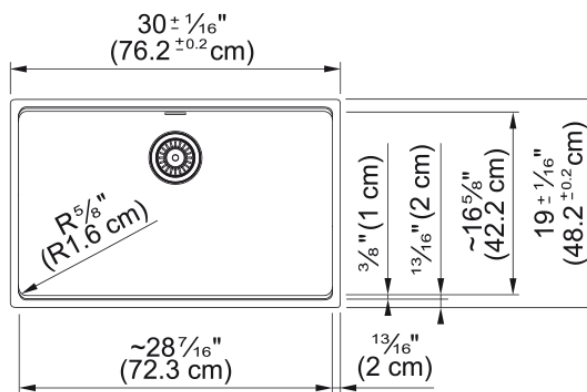

## Technical Data

### Product Dimensions

Exterior size: right to left	30.008
Exterior size: front to back	18.976
Large bowl size: right to left	28.425
Large bowl size: front to back	16.614
Large bowl: depth	9.488

### Installation

Minimum cabinet size	33"
----------------------	-----

### Product specifications

Installation type	Undermount
Drain hole	3 1/2"
Position of drainer	No drainer